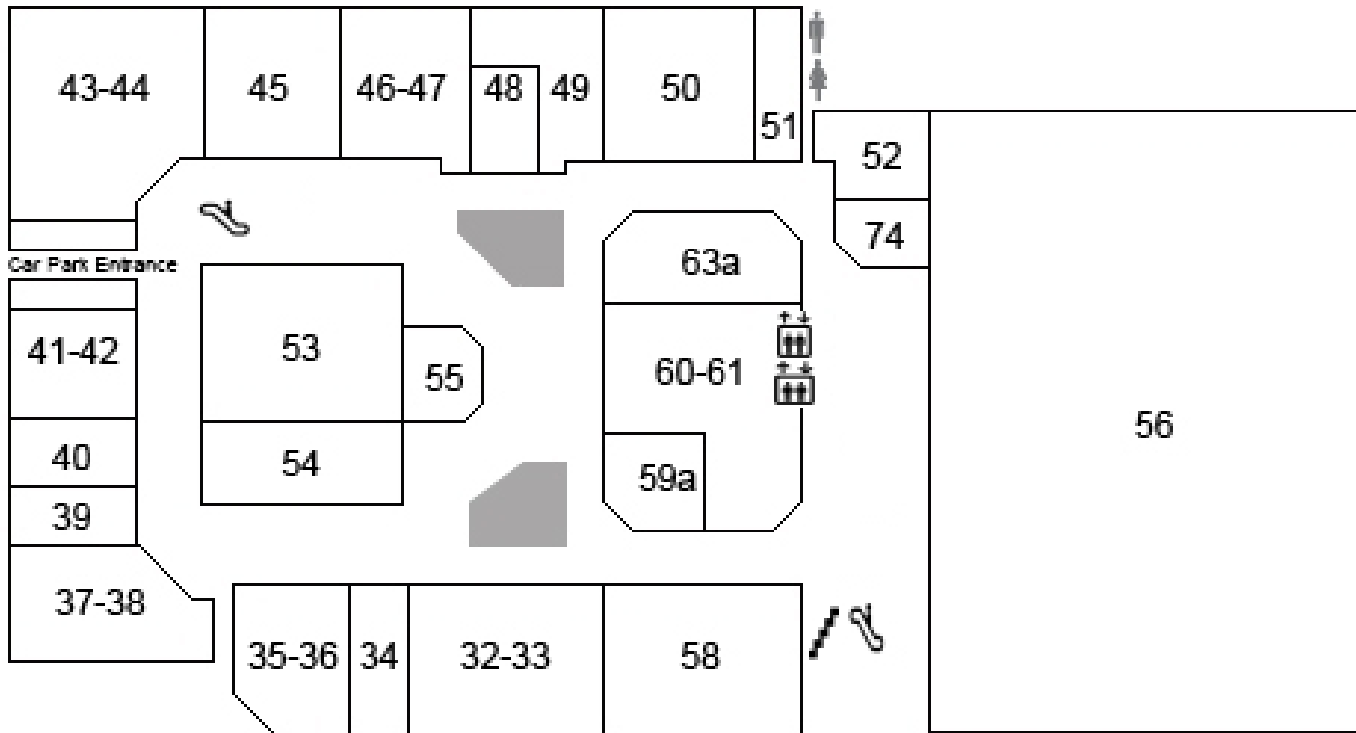

Centre Map - Level One

CENTRE CITY - LEVEL 1

- | | | | |
|-----|-----------------|-------|------------------------|
| 1-2 | Whitcoulls | 17 | Lush Café & Gelato |
| 3 | EB Games | 18 | Hardy's |
| 4 | K&K | 19-20 | Gold Coin |
| 4a | Tank Juice | 21 | Vacant-open site |
| 5 | Hannahs | 22 | OPSM |
| 6 | Guize | 24 | Muffin Break |
| 7 | Reach the Beach | 25 | Vacant-kiosk site |
| 8 | Vacant | 26 | Children's play area |
| 9 | Supre | 27 | Pascoes |
| 9a | Vodafone | 28 | Mr Minit |
| 10 | Jeanswest | 29 | Professional Nail Care |
| 11 | Trick or Treat | 30 | City Chic |
| 12 | Acquisitions | 31 | Sunglass Hut |
| 13 | Life Pharmacy | 59 | Asian Chef |
| 14 | Pagani | 60 | Asuka Sushi |
| 15 | Bras n Things | 61 | McDonalds |
| 15b | Diva | 62 | Christies Jewellers |
| 16 | Vacant | 63 | Flame |
| | | 64 | Masala Merchants |

Centre Map - Level Two

CENTRE CITY - LEVEL 2

32-33	Millers
34	Leading Edge - Telecom
35-36	Jacqui E
37-38	Max
39	Just Cuts
40	Strandbags
41-42	Jay Jays
43-44	Glassons
45	Just Jeans
46-47	Dotti
48	Smiggle
49	Suzanne Grae
50	Robert Harris
51	Mimic
52	Management Office
53	Hallensteins
54	Barkers
55	Vacant - open site
56	Farmers
58	Stevens
59a	Overland
60-61	Amazon
63a	Cotton On
74	Vacant - open site

Centre Map - Level Three

CENTRE CITY - LEVEL 3

301 Configure Express
302 Vacant
57 Farmers