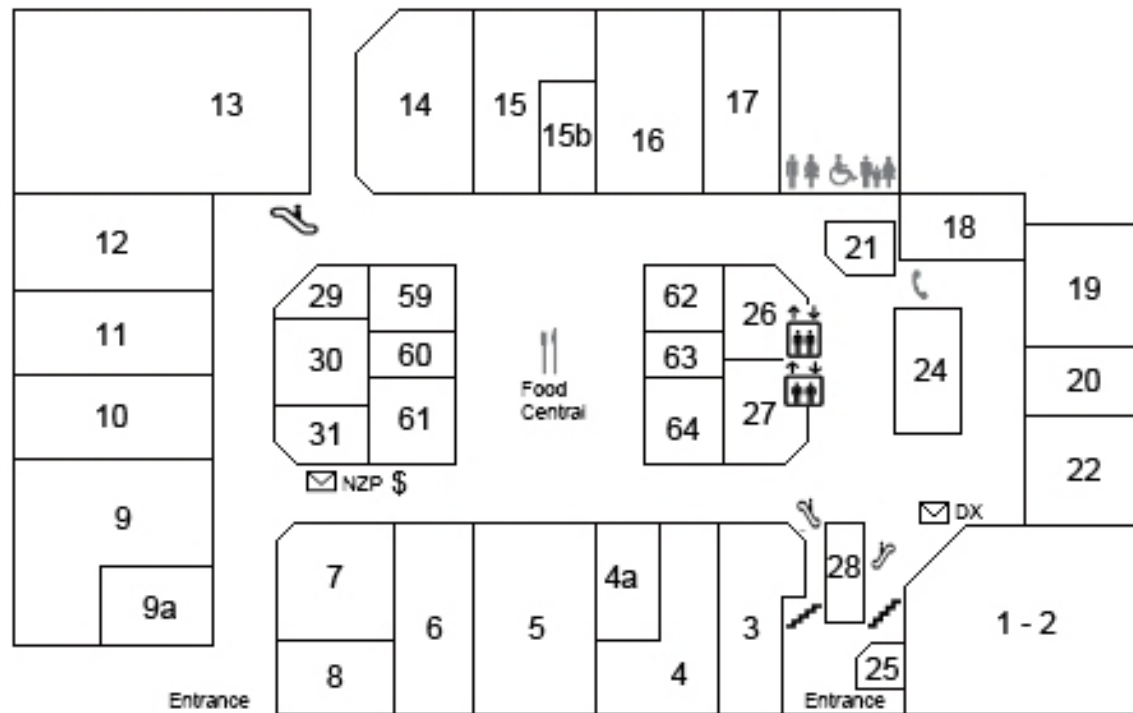

Centre Map - Level One

CENTRE CITY - LEVEL 1

- | | | | |
|-----|-----------------|-------|------------------------|
| 1-2 | Whitcoulls | 17 | Lush Café & Gelato |
| 3 | EB Games | 18 | Hardy's |
| 4 | K&K | 19-20 | Gold Coin |
| 4a | Tank Juice | 21 | Vacant-open site |
| 5 | Hannahs | 22 | OPSM |
| 6 | Guize | 24 | Muffin Break |
| 7 | Reach the Beach | 25 | Vacant-kiosk site |
| 8 | Vacant | 26 | Children's play area |
| 9 | Supre | 27 | Pascoes |
| 9a | Vodafone | 28 | Mr Minit |
| 10 | Jeanswest | 29 | Professional Nail Care |
| 11 | Trick or Treat | 30 | City Chic |
| 12 | Acquisitions | 31 | Sunglass Hut |
| 13 | Life Pharmacy | 59 | Asian Chef |
| 14 | Pagani | 60 | Asuka Sushi |
| 15 | Bras n Things | 61 | McDonalds |
| 15b | Diva | 62 | Christies Jewellers |
| 16 | Vacant | 63 | Flame |
| | | 64 | Masala Merchants |

Centre Map - Level Two

CENTRE CITY - LEVEL 2

32-33	Millers
34	Leading Edge - Telecom
35-36	Jacqui E
37-38	Max
39	Just Cuts
40	Strandbags
41-42	Jay Jays
43-44	Glassons
45	Just Jeans
46-47	Dotti
48	Smiggle
49	Suzanne Grae
50	Robert Harris
51	Mimic
52	Management Office
53	Hallensteins
54	Barkers
55	Vacant - open site
56	Farmers
58	Stevens
59a	Overland
60-61	Amazon
63a	Cotton On
74	Vacant - open site

Centre Map - Level Three

CENTRE CITY - LEVEL 3

301 Configure Express
302 Vacant
57 Farmers